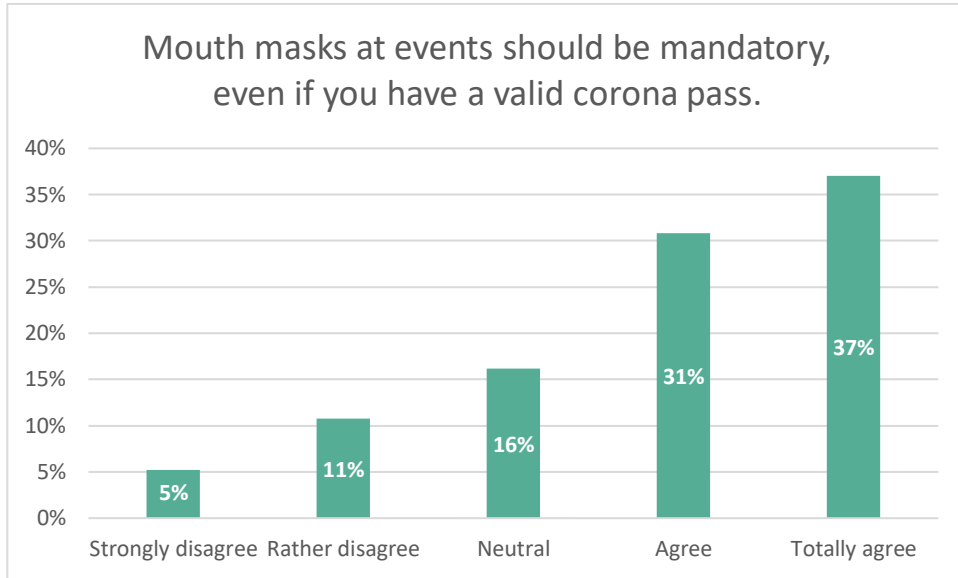

IMPACT CORONA CRISIS

The event visitor surveyed

Survey of a representative sample of 1.000 Flemish people in December 2021.

Research results:

- Event attendance during corona crisis (2)
- Mandatory mouth masks at events (2)
- Corona measures at events (4)
- Event visitors in 2022 (2)

Event attendance during corona crisis (2)

Mandatory mouth masks at events (2)

Corona measures at events (4)

Event visitors in 2022 (2)