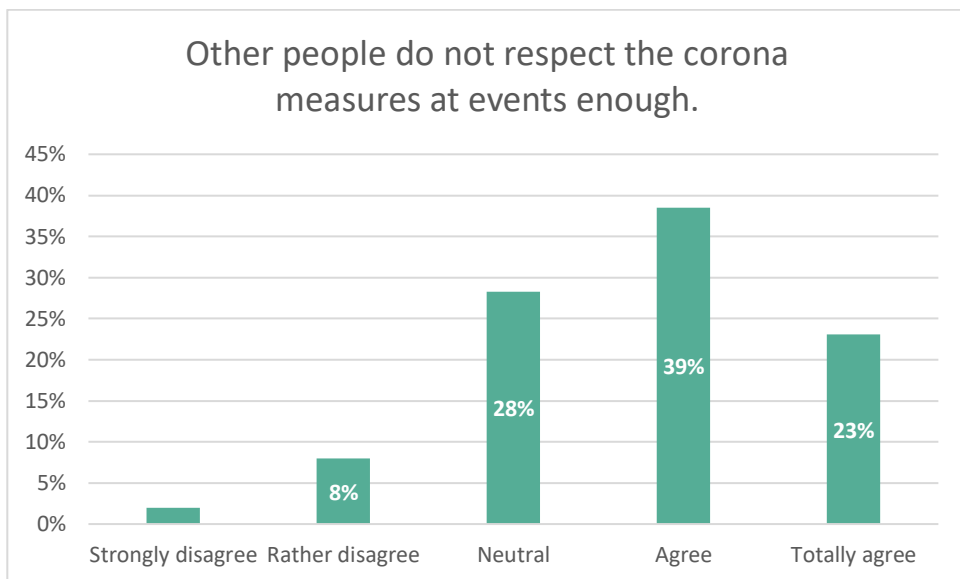

IMPACT CORONA CRISIS

The event visitor surveyed

Survey of a representative sample of 1.000 Flemish people in December 2021.

Research results:

- Event attendance during corona crisis (2)
- Mandatory mouth masks at events (2)
- Corona measures at events (4)
- Event visitors in 2022 (2)

Event attendance during corona crisis (2)

Mandatory mouth masks at events (2)

Corona measures at events (4)

Event visitors in 2022 (2)