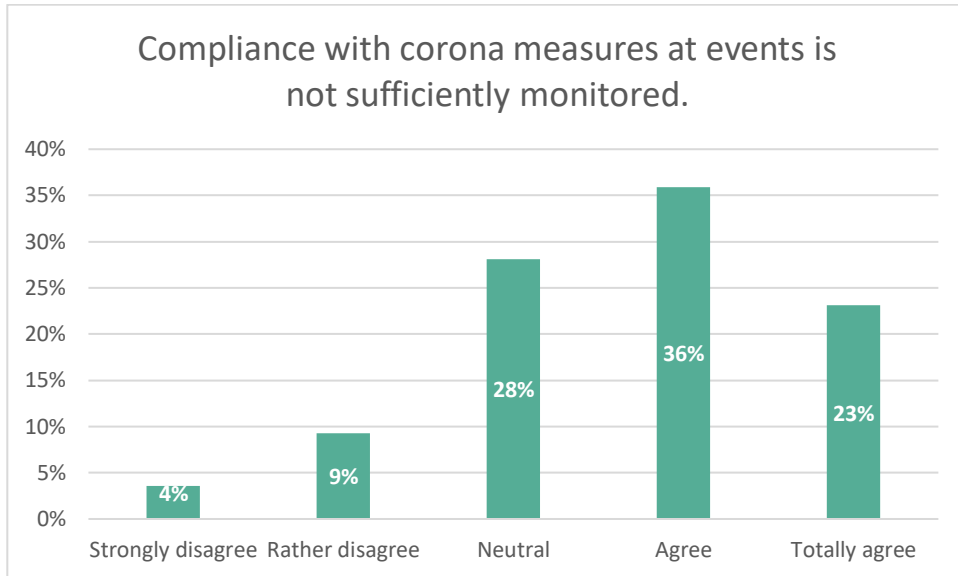

IMPACT CORONA CRISIS

The event visitor surveyed

Survey of a representative sample of 1.000 Flemish people in December 2021.

Research results:

- Event attendance during corona crisis (2)
- Mandatory mouth masks at events (2)
- Corona measures at events (4)
- Event visitors in 2022 (2)

Event attendance during corona crisis (2)

Mandatory mouth masks at events (2)

Corona measures at events (4)

Event visitors in 2022 (2)