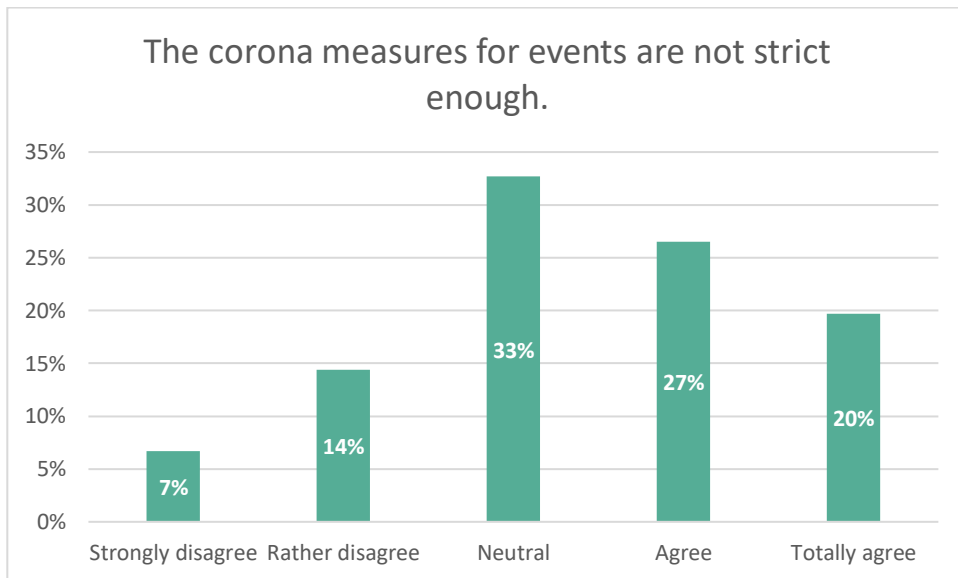

IMPACT CORONA CRISIS

The event visitor surveyed

Survey of a representative sample of 1.000 Flemish people in December 2021.

Research results:

- Event attendance during corona crisis (2)
- Mandatory mouth masks at events (2)
- Corona measures at events (4)
- Event visitors in 2022 (2)

Event attendance during corona crisis (2)

Mandatory mouth masks at events (2)

Corona measures at events (4)

Event visitors in 2022 (2)