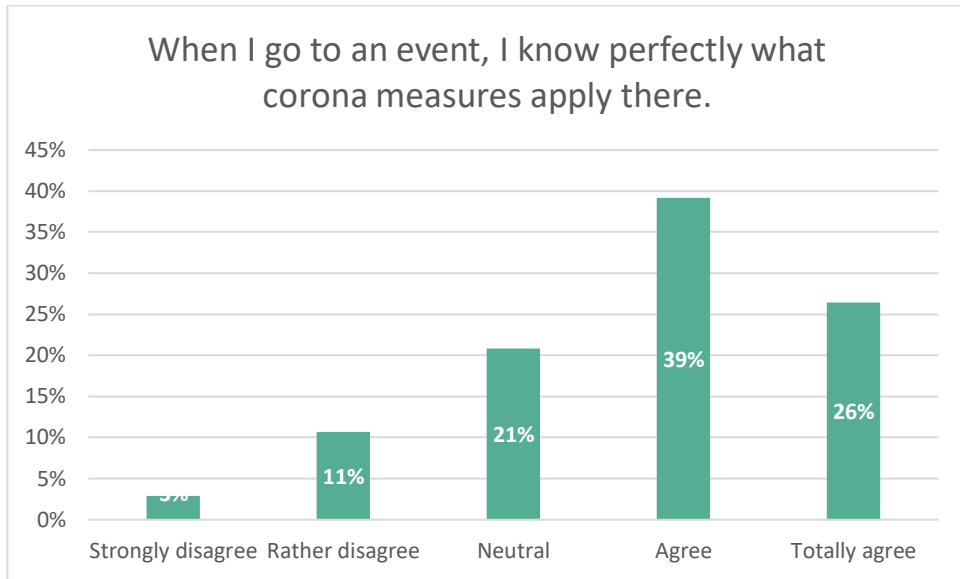

IMPACT CORONA CRISIS

The event visitor surveyed

Survey of a representative sample of 1.000 Flemish people in December 2021.

Research results:

- Event attendance during corona crisis (2)
- Mandatory mouth masks at events (2)
- Corona measures at events (4)
- Event visitors in 2022 (2)

Event attendance during corona crisis (2)

Mandatory mouth masks at events (2)

Corona measures at events (4)

Event visitors in 2022 (2)