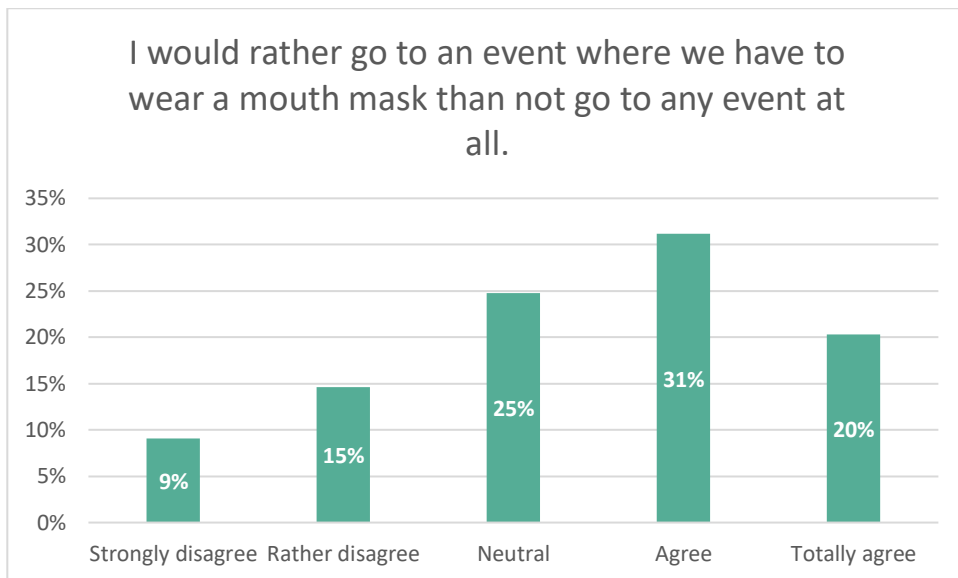

IMPACT CORONA CRISIS

The event visitor surveyed

Survey of a representative sample of 1.000 Flemish people in December 2021.

Research results:

- Event attendance during corona crisis (2)
- Mandatory mouth masks at events (2)
- Corona measures at events (4)
- Event visitors in 2022 (2)

Event attendance during corona crisis (2)

Mandatory mouth masks at events (2)

Corona measures at events (4)

Event visitors in 2022 (2)