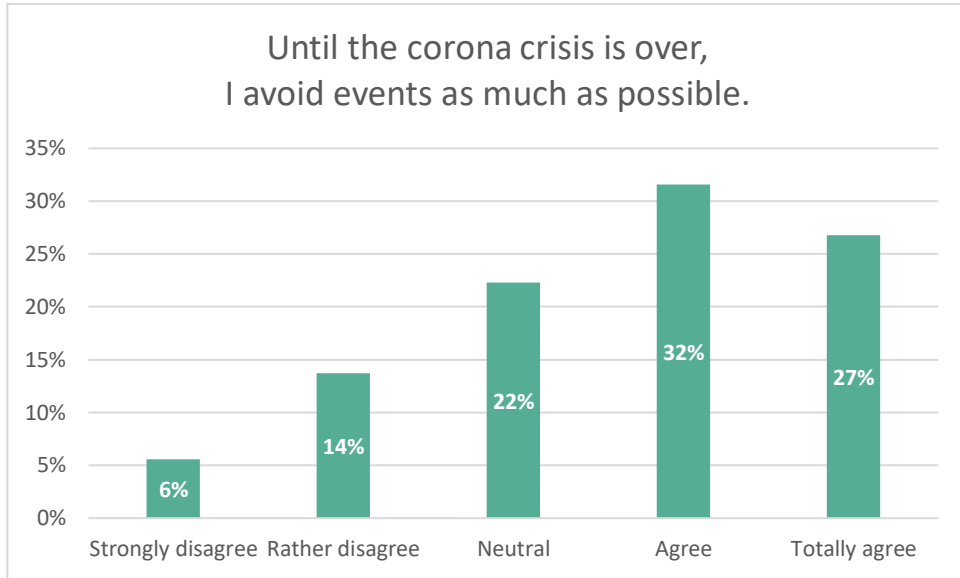

IMPACT CORONA CRISIS

The event visitor surveyed

Survey of a representative sample of 1.000 Flemish people in December 2021.

Research results:

- Event attendance during corona crisis (2)
- Mandatory mouth masks at events (2)
- Corona measures at events (4)
- Event visitors in 2022 (2)

Event attendance during corona crisis (2)

Mandatory mouth masks at events (2)

Corona measures at events (4)

Event visitors in 2022 (2)