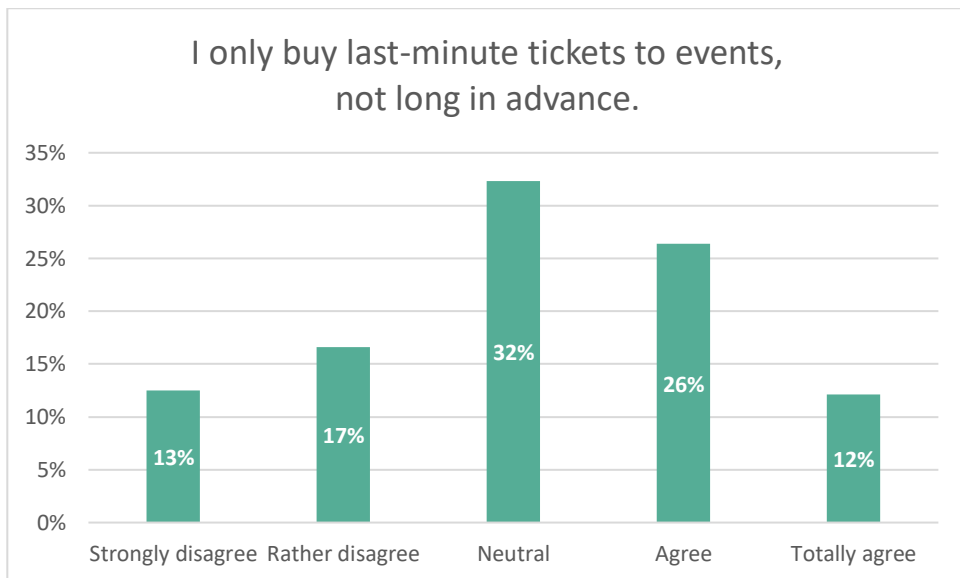

IMPACT CORONA CRISIS

The event visitor surveyed

Survey of a representative sample of 1.000 Flemish people in December 2021.

Research results:

- Event attendance during corona crisis (2)
- Mandatory mouth masks at events (2)
- Corona measures at events (4)
- Event visitors in 2022 (2)

Event attendance during corona crisis (2)

Mandatory mouth masks at events (2)

Corona measures at events (4)

Event visitors in 2022 (2)